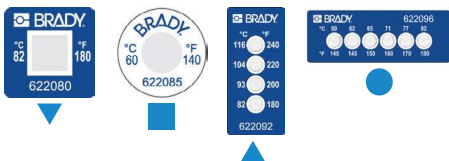

## B-350 WATER-INDICATING MATERIAL

Colour: White

Finish: Gloss

Provides clear evidence of exposure to water for controlling invalid warranty claims, failure analysis or troubleshooting.

Performance Attributes:

## B-7511 TEMPERATURE-INDICATING MATERIAL

Colour: White on Blue,  
Blue on White

Finish: Gloss

Irreversible, temperature-indicating polyester provides a permanent record of the highest temperature reached on a piece of equipment. When the equipment reaches a certain temperature, the white area on the label turns irreversibly black, giving clear proof of the highest temperature attained. Temperature range covered is 37°C to 143°C.

Performance Attributes:

Diagram	Art. No.	Legend	Colour	Width (mm)	Height (mm)	Diameter (mm)	Labels/Card	Cards/Pack	Labels/Pack
▼	TIL-1-82C/180F	82°C/180°F	White on Blue	20,00	20,00	—	10	6	60
■	TIL-1-60C/140F-DIA	60°C/140°F	Blue on White	—	—	13,00	15	4	60
■	TIL-1-71C/160F-DIA	7°C/160°F	Blue on White	—	—	13,00	15	4	60
■	TIL-1-82C/180F-DIA	82°C/180°F	Blue on White	—	—	13,00	15	4	60
▲	TIL-4-82C/180F	82°C/180°F - 116°C/240°F	White on Blue	20,00	45,00	—	5	6	30
●	TIL-6-37C/100F	37°C/100°F - 54°C/130°F	White on Blue	56,00	20,00	—	5	6	30
●	TIL-6-60C/140F	60°C/140°F - 82°C/180°F	White on Blue	56,00	20,00	—	5	6	30
●	TIL-6-88C/190F	88°C/190°F - 110°C/230°F	White on Blue	56,00	20,00	—	5	6	30
●	TIL-6-116C/240F	116°C/240°F - 143°C/290°F	White on Blue	56,00	20,00	—	5	6	30

## B-7512 TEMPERATURE-INDICATING MATERIAL

Colour: White on Blue

Finish: Gloss

Irreversible, temperature-indicating polyethylene provides a permanent record of the highest temperature reached on a piece of equipment. When the equipment reaches a certain temperature, the white area on the label turns irreversibly black, giving clear proof of the highest temperature attained. Available temperature ranges : 149°C - 177°C and 182°C - 210°C.