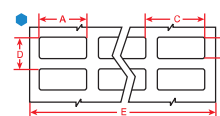

B-350 WATER-INDICATING MATERIAL

Colour: White

Finish: Gloss

Provides clear evidence of exposure to water for controlling invalid warranty claims, failure analysis or troubleshooting.