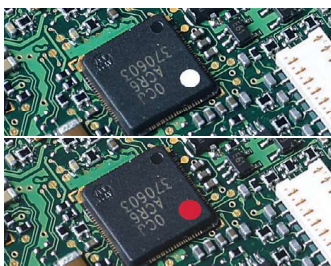

## B-350 WATER-INDICATING MATERIAL

Colour: White

Finish: Gloss

Provides clear evidence of exposure to water for controlling invalid warranty claims, failure analysis or troubleshooting.

Performance Attributes:

## B-7511 TEMPERATURE-INDICATING MATERIAL

Colour: White on Blue,  
Blue on White

Finish: Gloss

Irreversible, temperature-indicating polyester provides a permanent record of the highest temperature reached on a piece of equipment. When the equipment reaches a certain temperature, the white area on the label turns irreversibly black, giving clear proof of the highest temperature attained. Temperature range covered is 37°C to 143°C.

## B-7512 TEMPERATURE-INDICATING MATERIAL

Colour: White on Blue

Finish: Gloss

Irreversible, temperature-indicating polyethylene provides a permanent record of the highest temperature reached on a piece of equipment. When the equipment reaches a certain temperature, the white area on the label turns irreversibly black, giving clear proof of the highest temperature attained. Available temperature ranges : 149°C - 177°C and 182°C - 210°C.

- Change colour at designated temperatures
- Temperature ranges between 0°C and 100°C
- Highly customisable

Performance Attributes:

Diagram	Art. No.	Legend	Colour	Width (mm)	Height (mm)	Diameter (mm)	Labels/ Card	Cards/ Pack	Labels/ Pack
▲	TIL-7-0C-50C	11-LEVEL THERMOMETER 0-50°C	Red & Black	18.00	51.00	—	10	1	10
▲	TIL-7-50C-100C	11-LEVEL THERMOMETER 50-100°C	Red & Black	18.00	51.00	—	10	1	10
●	TIL-8-10C-32C	12-LEVEL ROOM THERMOMETER 10-32°C	Red & Black	90.00	10.00	—	10	1	10
●	TIL-8-1C-12C	12-LEVEL FRIDGE THERMOMETER 1-12°C	Blue, Black, Green, Yellow, Red, White	90.00	10.00	—	10	1	10
●	TIL-9-2C-8C	COLD CHAIN INDICATOR 2-8°C	Black & Red on Blue	96.00	40.00	—	10	1	10
▼	TIL-10-50C-70C	TRAFFIC LIGHT INDICATOR 50-70°C	—	48.00	52.00	—	10	1	10
■	TIL-11-43C-DIA	GO/NO GO INDICATOR 43°C	Green & Red	—	—	24.00	10	1	10
■	TIL-12-50C-DIA	HAND HOT INDICATOR 50°C	Red & Black	—	—	37.00	10	1	10